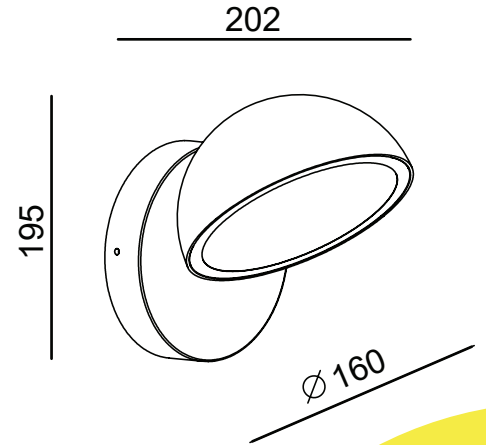

WALL LAMP OUTDOOR LIGHT

TECHNICAL SHEET

KL-571

KEYLIGHT

SPAIN

PRODUCTOS DE ILUMINACION

FEATURES

- 220-240V
- CE ROHS Certified
- Aluminum die-casting body
- PMMA Diffuser
- 3-years warranty

SPECIFICATIONS

Product Code	KL-571
Power	20W
Input	220-240V
Luminous flux	1500 lm
Color Temperature	2700k-6500k
Beam Angle	120°
Power factor	≥0.8
CRI	80
Finishing Colors	White/Silver Grey/Dark Grey/Black
LED Type	SMD
IP Rating	IP54 Class 1
Size	202mm*195mm*Ø160mm
Warranty	3 years